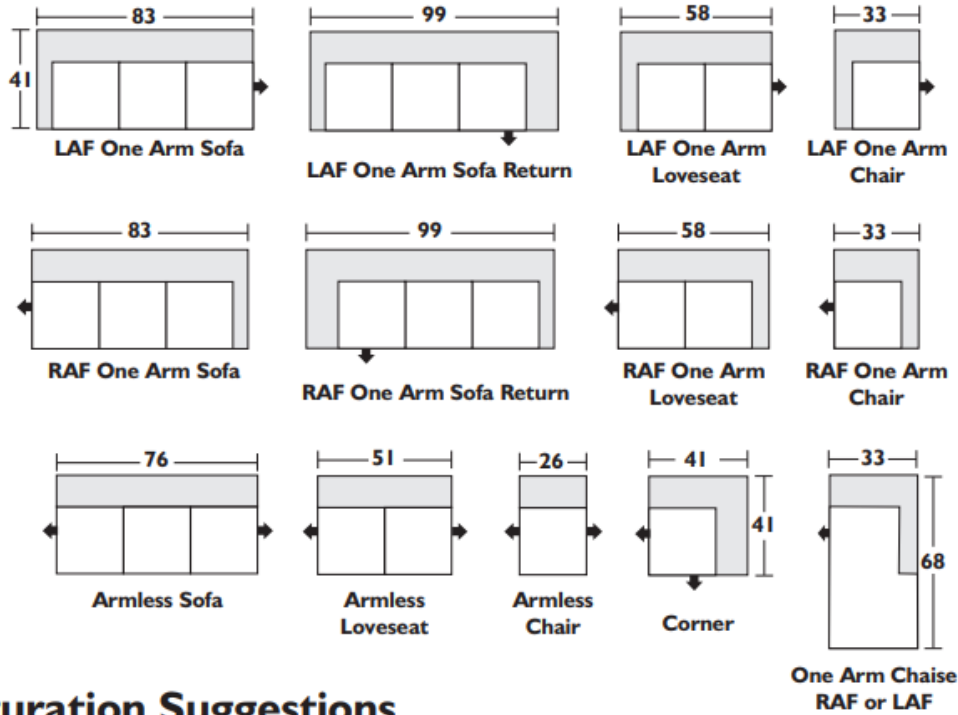

Customizable Sectional Planner

Configuration Suggestions