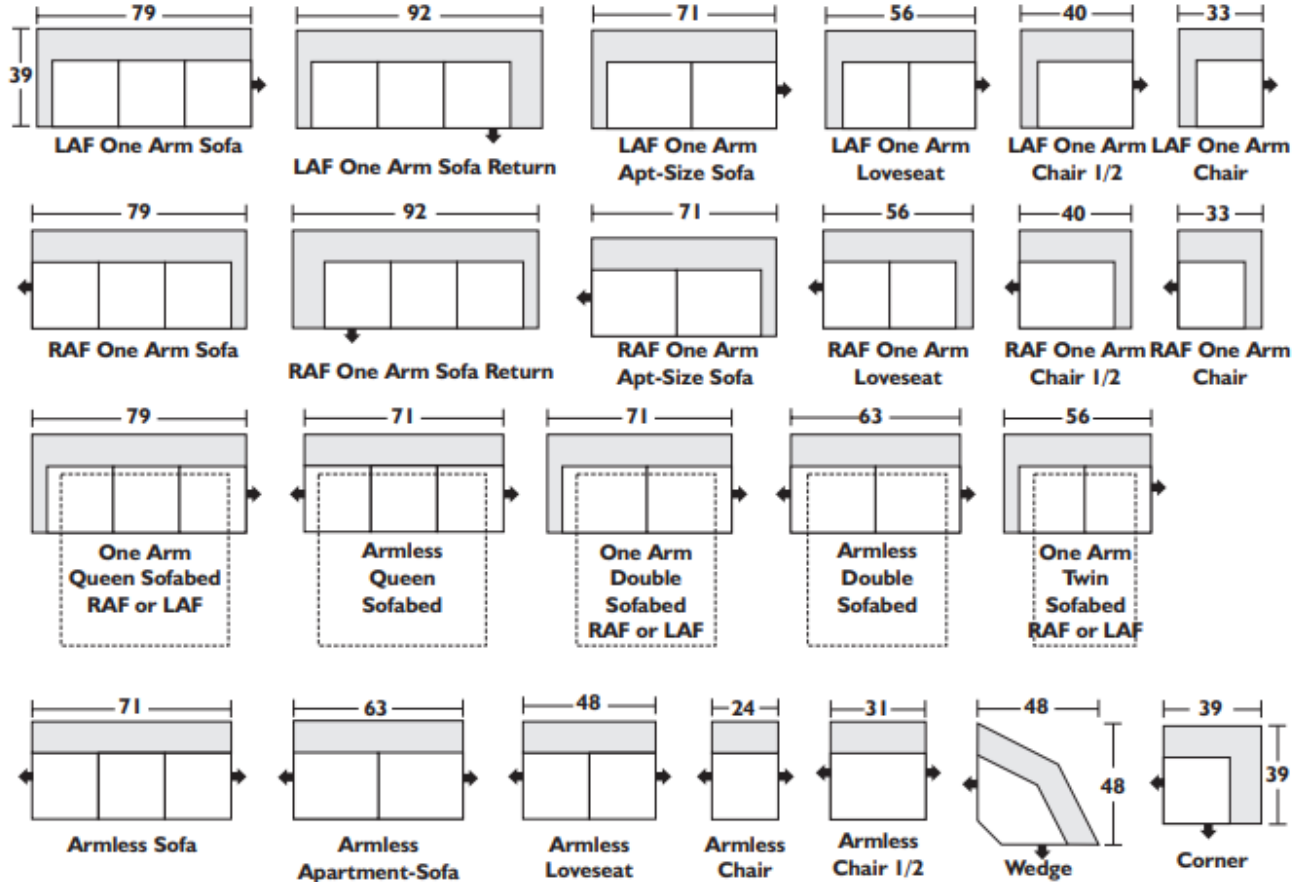

Customizable Sectional Planner

Configuration Suggestions