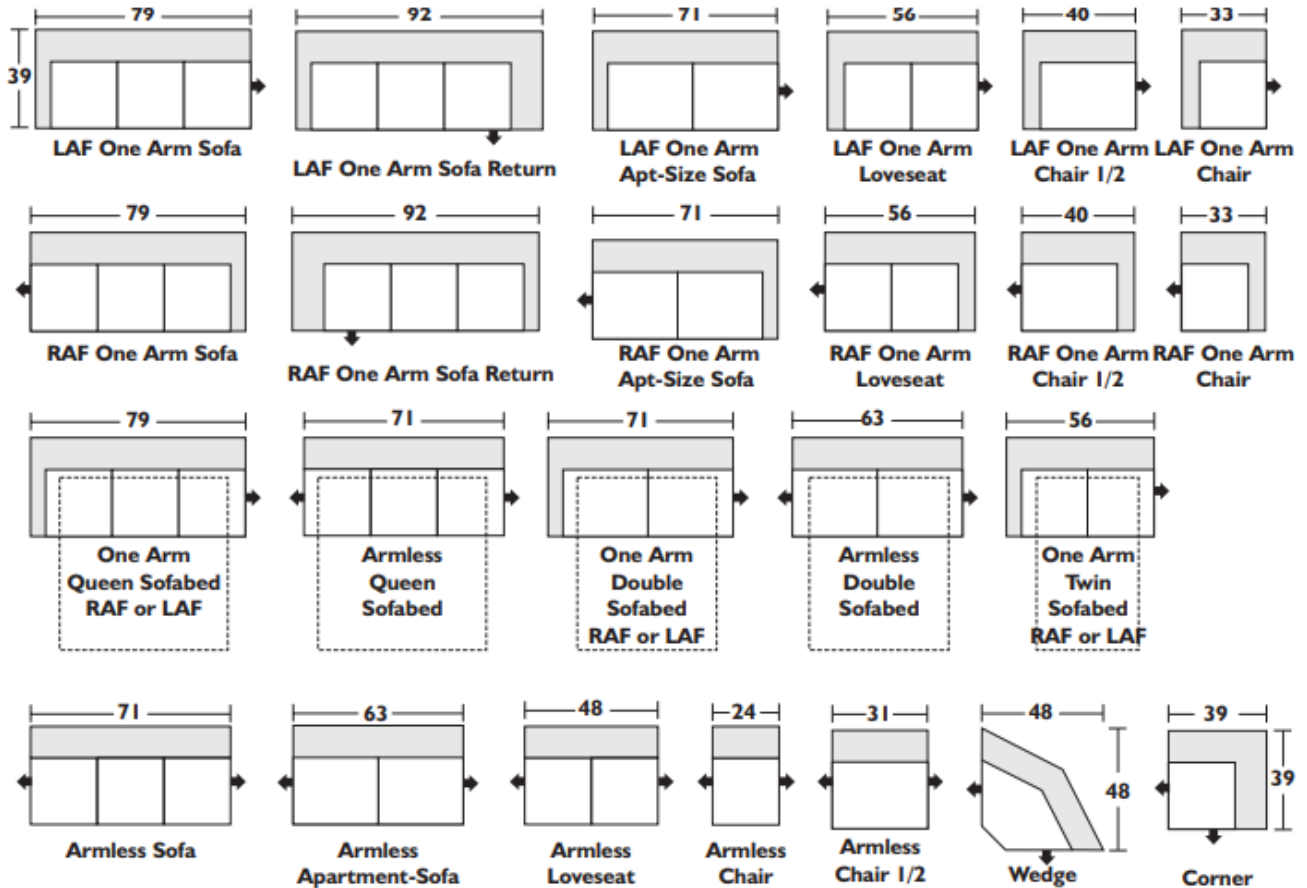

Customizable Sectional Planner

Configuration Suggestions

One Arm Round
RAF or LAF

One Arm Chaise
RAF or LAF