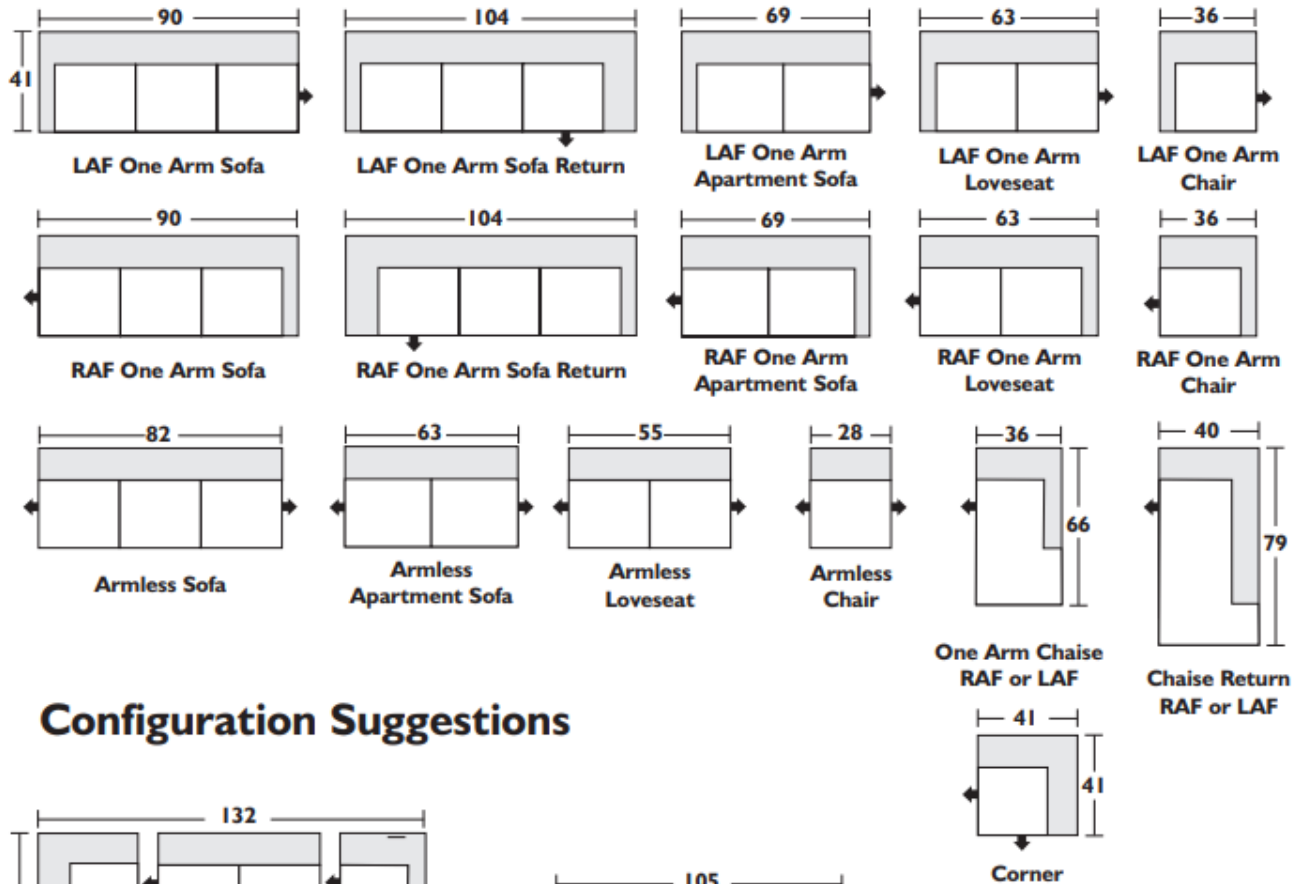

Customizable Sectional Planner

Configuration Suggestions